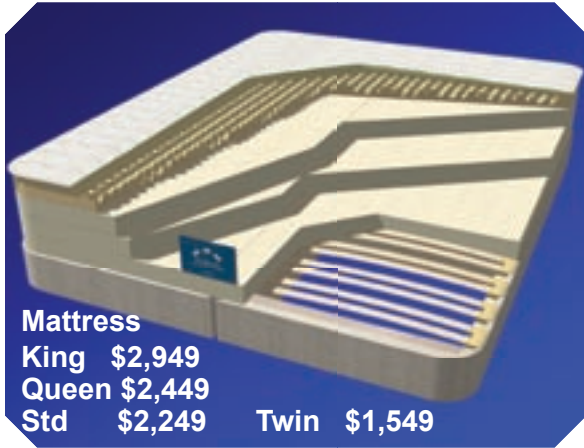

1-800-FloBeds (356-2337)
www.FloBeds.com

234 E. Redwood Ave • Fort Bragg, CA 95437

printed on  recycled paper

The Green Mattress

Choose your firmness for each side.
Made "**Just Right**" for your body, naturally.

FloBeds.com
Use our firmness advisor
to make each side "**Just Right**"

Mattress
King \$2,499
Queen \$2,099
Std \$ 1,999 Twin \$1,349

Posture Natural

- Organic Cotton
- Eco Wool
 - wicks away moisture
- Convoluted Latex
 - pressure relief
 - enhanced circulation
- 2 Layer Latex Cores
 - 10 Firmnesses each side
 - Changeable

Mattress
King \$2,949
Queen \$2,449
Std \$2,249 Twin \$1,549

Deluxe Natural

- Organic Cotton
- Eco Wool
 - wicks away moisture
- Convoluted Latex
 - pressure relief
 - enhanced circulation
- 3 Layer Latex Cores
 - Extra Cushion & Comfort
 - 15 Firmnesses each side
 - Changeable

Mattress
King \$3,199
Queen \$2,699
Std \$2,499 Twin \$1,725

vZone Natural

- Organic Cotton
- Eco Wool
 - wicks away moisture
- Convoluted Latex
 - pressure relief
 - enhanced circulation
- vZone Layer
 - Hip & Shoulder Relief
 - Adjustable Zones
- 2 Layer Latex Cores
 - Extra Cushion and Comfort
 - 10 Firmnesses each side
 - Changeable