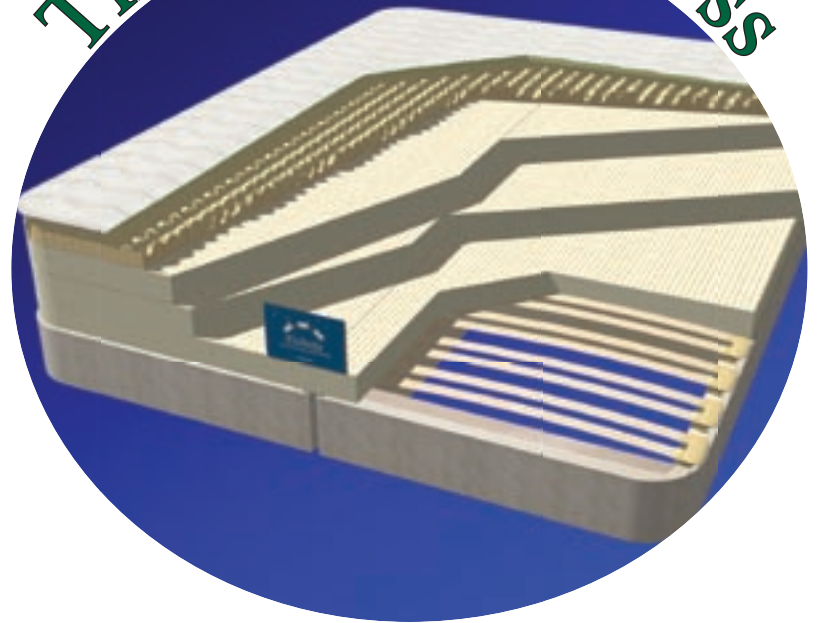

1-800-FloBeds (356-2337)
www.FloBeds.com

234 E. Redwood Ave • Fort Bragg, CA 95437

printed on  recycled paper

The Green Mattress

Choose your firmness for each side.
Made "**Just Right**" for your body, naturally.

FloBeds.com
Use our firmness advisor
to make each side "**Just Right**"

Mattress
King \$2,499
Queen \$2,099
Std \$ 1,999 Twin \$1,349

Posture Natural

- Organic Cotton
- Eco Wool
 - wicks away moisture
- Convoluted Latex
 - pressure relief
 - enhanced circulation
- 2 Layer Latex Cores
 - 10 Firmnesses each side
 - Changeable

Mattress
King \$2,949
Queen \$2,449
Std \$2,249 Twin \$1,549

Deluxe Natural

- Organic Cotton
- Eco Wool
 - wicks away moisture
- Convoluted Latex
 - pressure relief
 - enhanced circulation
- 3 Layer Latex Cores
 - Extra Cushion & Comfort
 - 15 Firmnesses each side
 - Changeable

Mattress
King \$3,199
Queen \$2,699
Std \$2,499 Twin \$1,725

vZone Natural

- Organic Cotton
- Eco Wool
 - wicks away moisture
- Convoluted Latex
 - pressure relief
 - enhanced circulation
- vZone Layer
 - Hip & Shoulder Relief
 - Adjustable Zones
- 2 Layer Latex Cores
 - Extra Cushion and Comfort
 - 10 Firmnesses each side
 - Changeable